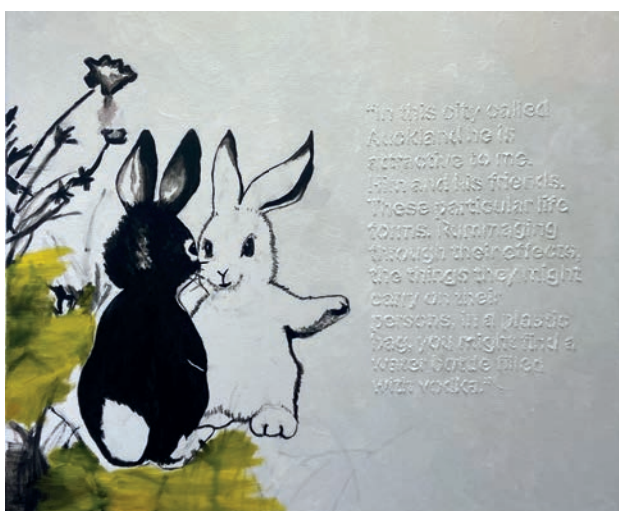

NY4AKL (Home for a Bunny p. 20, Reena Spaulings p. 70)
2021, 762mm x 915mm, oil and modelling paste on canvas
$1150